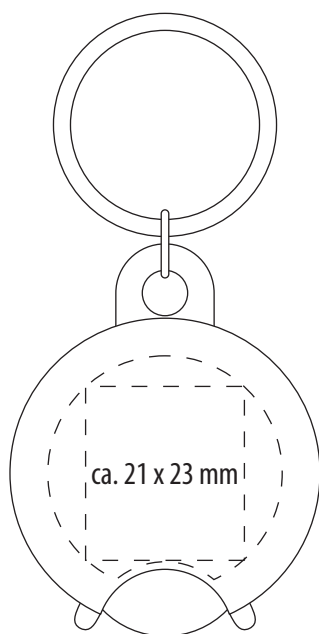

CADDY CHIP HOLDER **REFLECTS-TALLULAH** (10341)

BOTH SIDES

CADDY CHIP HOLDER **REFLECTS-TALLULAH** (10341)

BOTH SIDES